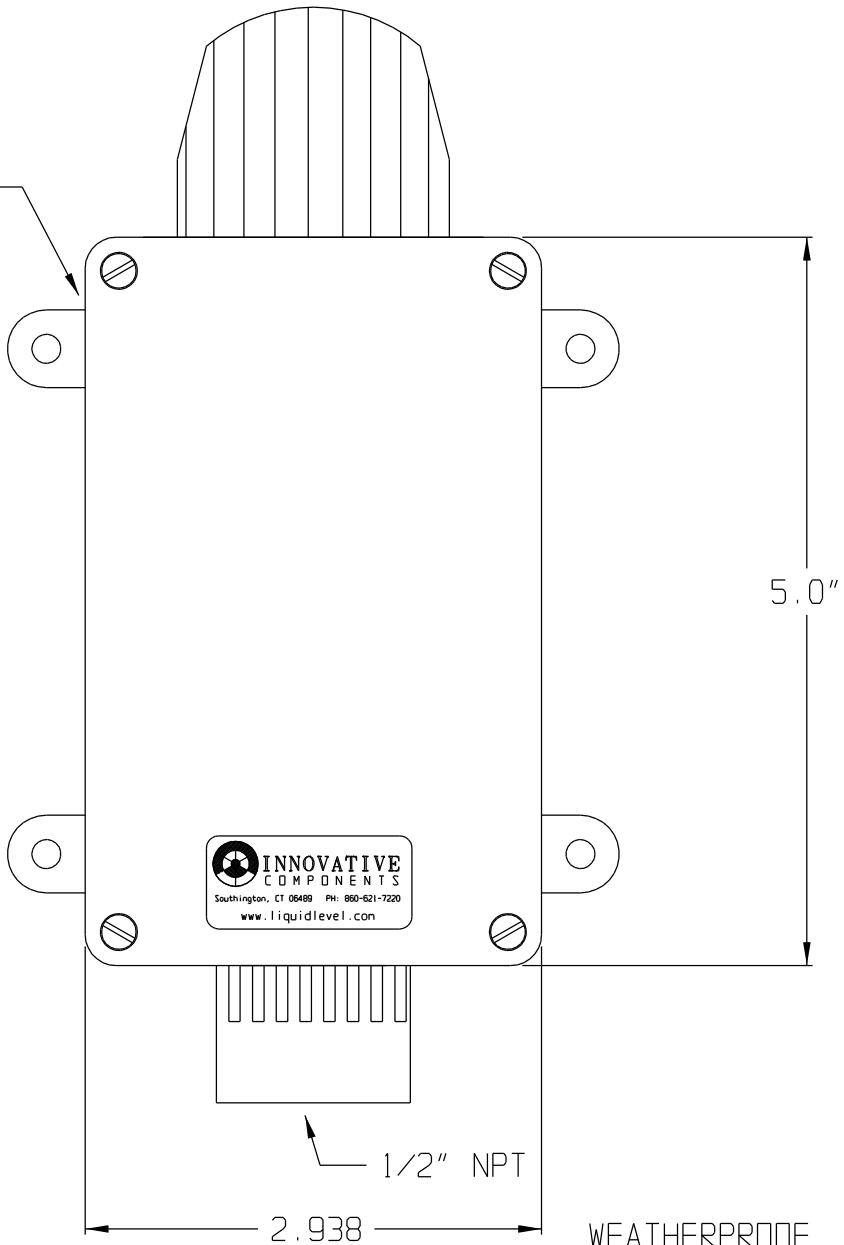

RED, LEXAN, MINI-STROBE
 LIGHT, RATED NEMA 4/4X
 FLASH RATE- 90 ±5%

JUNCTION BOX
 W/ MOUNTING
 LUGS & 1/2" FNPT PORT

WEATHERPROOF
 RATED NEMA 4/4X

FOR USE WITH 12/24 VAC OR VDC

PLEASE NOTE:

THIS DRAWING AND SPECIFICATION IS THE PROPERTY
 OF INNOVATIVE COMPONENTS AND IS TO BE USED
 SOLELY AS A TECHNICAL REFERENCE BY INNOVATIVE
 COMPONENTS' CUSTOMERS. ANY REPRODUCTION OR
 DISTRIBUTION TO THE CONTRARY IS PROHIBITED.

 INNOVATIVE COMPONENTS 384 OLD TURNPIKE ROAD, P.O. BOX 294 SOUTHTON, CT. 06489	
TITLE: TANK LEVEL VISUAL ALARM	
MODEL: AL-1224AD	DRAWN BY: F.J.K
STOCK: AL-1224AD	DATE: 07/23/02
FILENAME: C:\CK7\PRTR\RELAY\TLA-120	SHEET: 1 OF 1 SCALE: NONE
REV:	