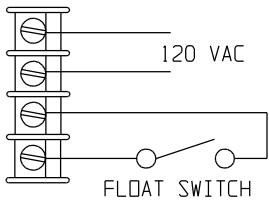

ALARM LIGHT
RED LEXAN SHIELD
360° VIEWABLE

THERMOPLASTIC
JUNCTION BOX
W/ (4) MOUNTING HOLES

85 db @ 10' SOLID TONE
ALARM HORN INSIDE BOX

Ø .225 MOUNTING
HOLES (4 PLCS)

6' POWER CORD
120 VAC

LIQUID TIGHT
CORD GRIPS

WEATHERPROOF
RATED NEMA 4/4X
FOR USE WITH 120 VAC

PLEASE NOTE:

THIS DRAWING AND SPECIFICATION IS THE PROPERTY OF INNOVATIVE COMPONENTS AND IS TO BE USED SOLEY AS A TECHNICAL REFERENCE BY INNOVATIVE COMPONENTS' CUSTOMERS. ANY REPRODUCTION OR DISTRIBUTION TO THE CONTRARY IS PROHIBITED.