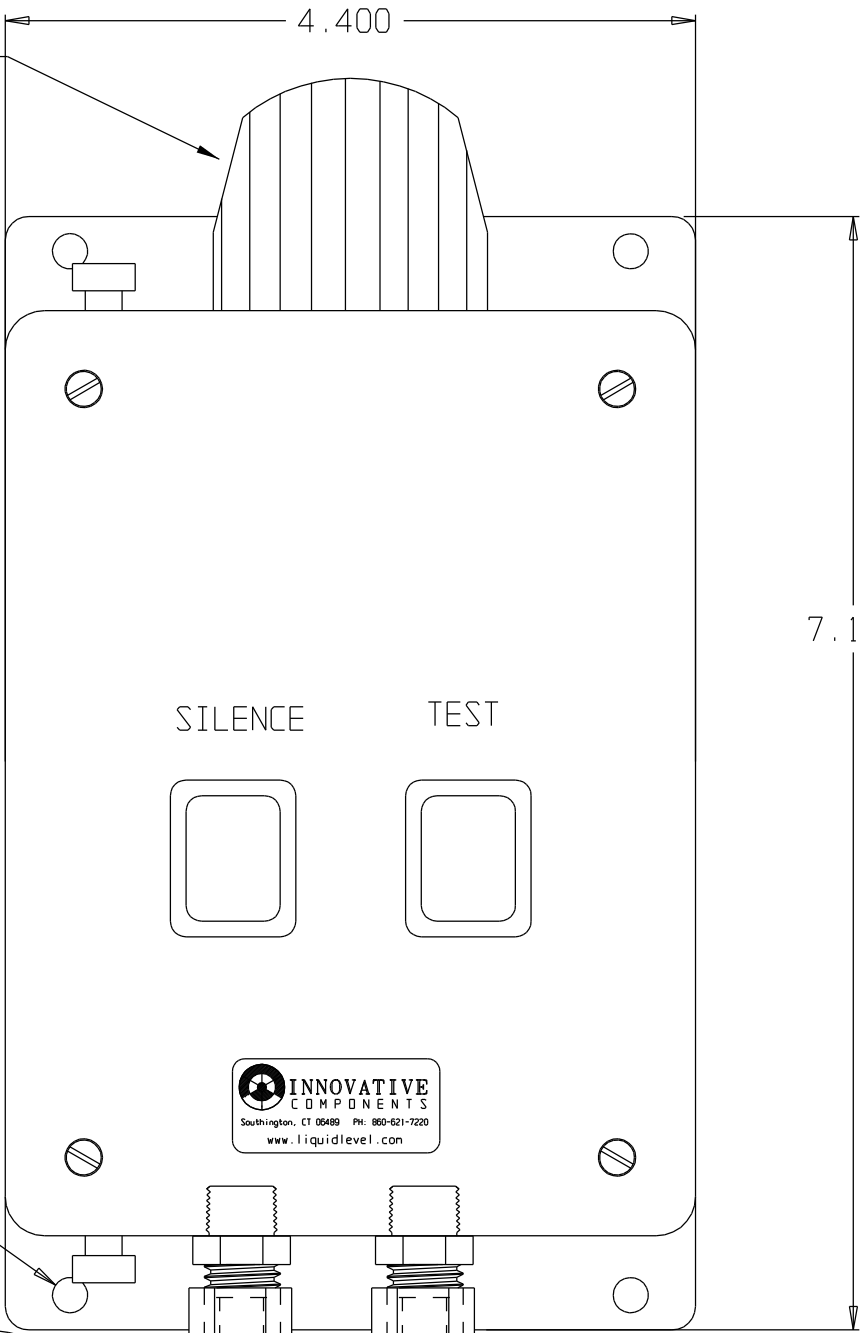

ALARM LIGHT
RED LEXAN SHIELD
360° VIEWABLE

THERMOPLASTIC
JUNCTION BOX
W/ (4) MOUNTING HOLES

85 db @ 10' SOLID TONE
ALARM HORN INSIDE BOX

Ø .225 MOUNTING
HOLES (4 PLCS)

6' POWER CORD
120 VAC

LIQUID TIGHT
CORD GRIPS

WEATHERPROOF
RATED NEMA 4/4X
FOR USE WITH 120 VAC

PLEASE NOTE:

THIS DRAWING AND SPECIFICATION IS THE PROPERTY OF INNOVATIVE COMPONENTS AND IS TO BE USED SOLEY AS A TECHNICAL REFERENCE BY INNOVATIVE COMPONENTS' CUSTOMERS. ANY REPRODUCTION OR DISTRIBUTION TO THE CONTRARY IS PROHIBITED.

 INNOVATIVE COMPONENTS 384 OLD TURNPIKE ROAD, P.O. BOX 294 SOUTHLINGTON, CT. 06489	
TITLE: HIGH TANK LEVEL ALARM SYSTEM	
MODEL: TLA-500	DRAWN BY: F.J.K
STOCK: X	DATE: 12/30/03
	SHEET: 1 OF 1
	SCALE: NONE
FILENAME: C:\CK7\PRT\RELAY\TLA-500	REV: