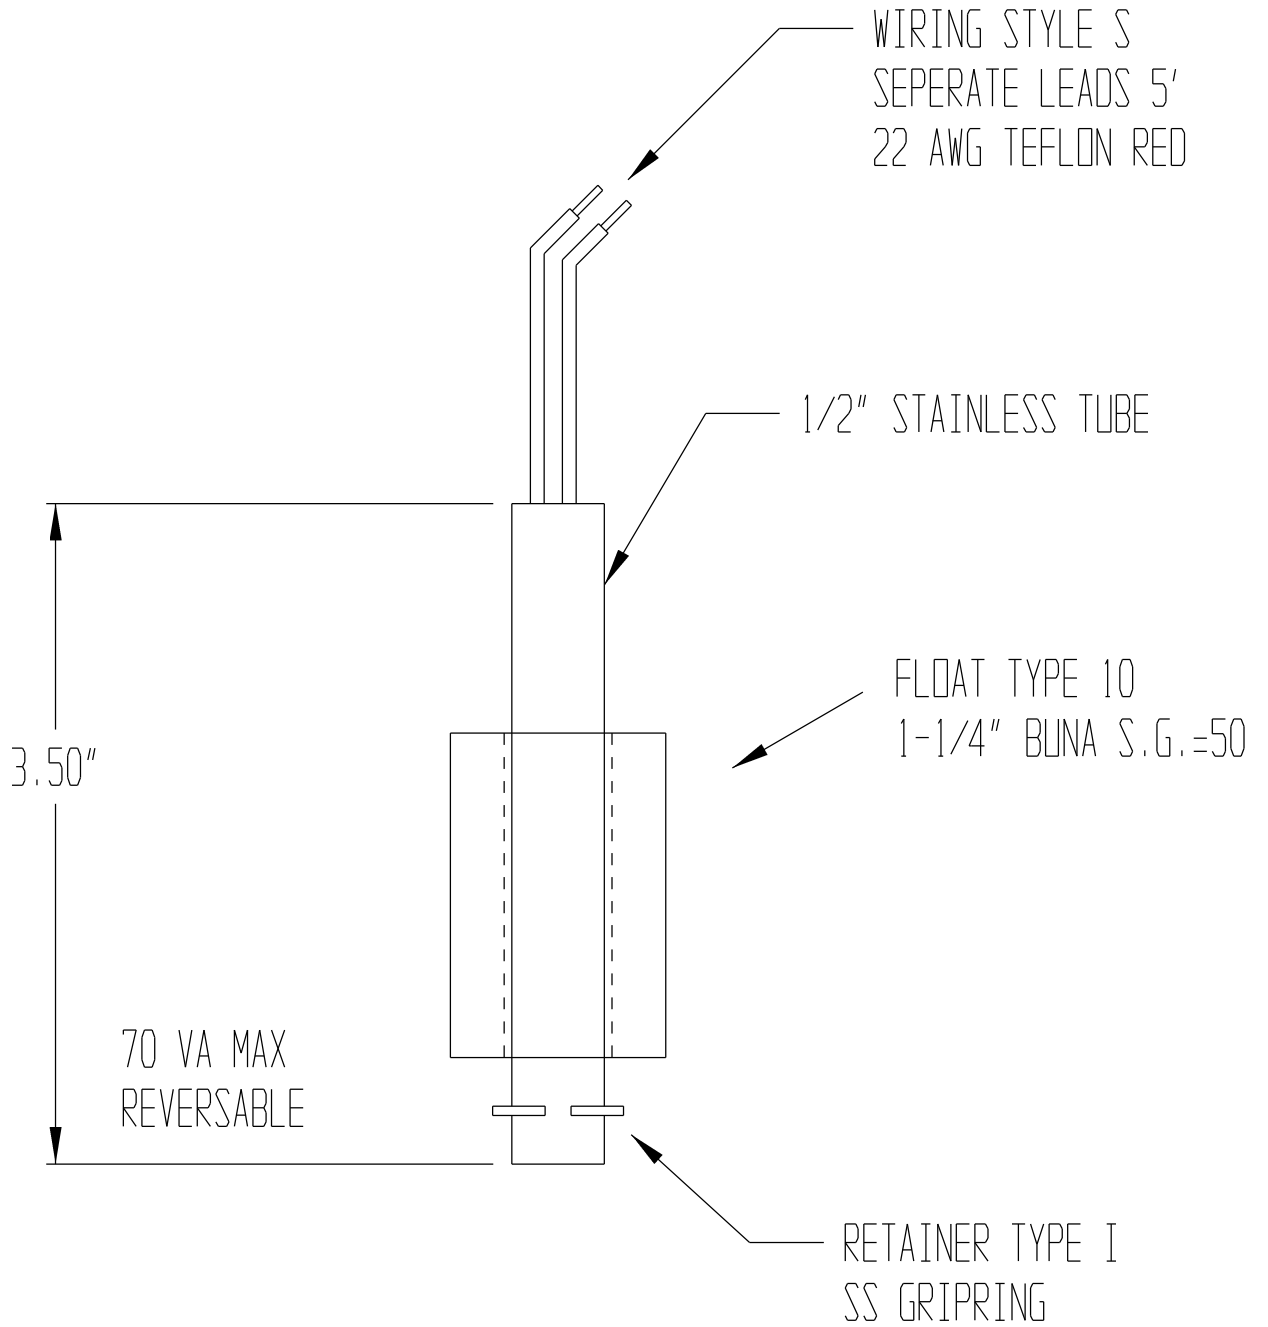

FIELD ASSEMBLED MULTI LEVEL

	INNOVATIVE COMPONENTS 635 OLD TURNPIKE ROAD PLANTSVILLE, CT. 06479	
	TITLE: FIELD ASSEMBLED MULTI LEVEL	
MODEL: FAES-SS-1-10	DRAWN BY: F.J.K	
STOCK: FAES-SS-1-10	DATE: 07/02	
FILENAME: C:\CK7\prt\FAES-SS\FAESSS1	SHEET: 1 OF 1	
	SCALE: NONE	
	REV:	